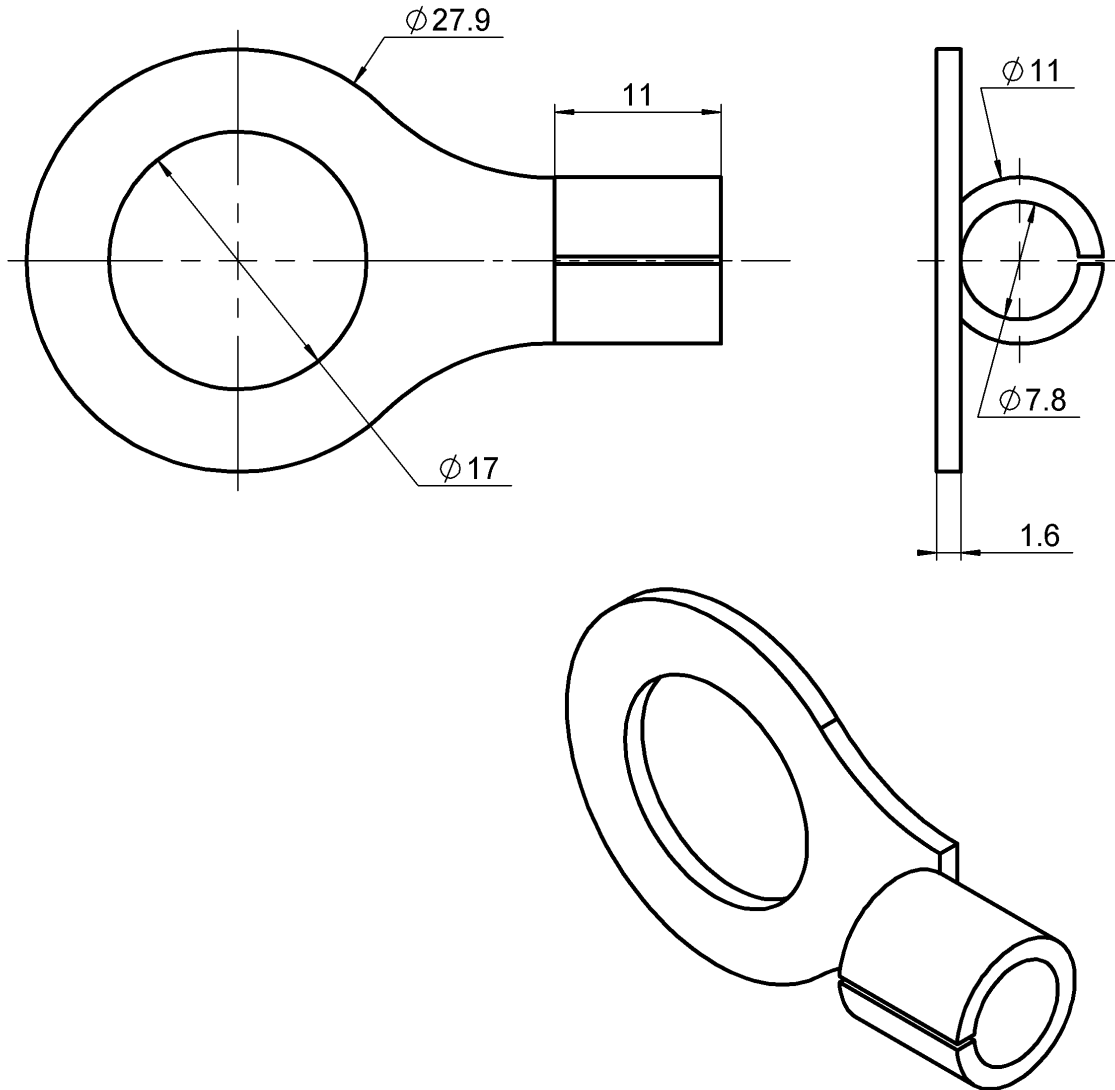

**GROUNDING RING**

**R445.999.001**

Series : ACC-COAX

RECOMMENDED WIRE SIZE : 6 AWG

All dimensions are in mm.

COMPONENTS	MATERIALS	PLATINGS	( $\mu\text{m}$ )
BODY	TIN-LEADED COPPER		
CENTER CONTACT			
OUTER CONTACT			
INSULATOR			
GASKET			
OTHERS PARTS			
-	-	-	-
-	-	-	-